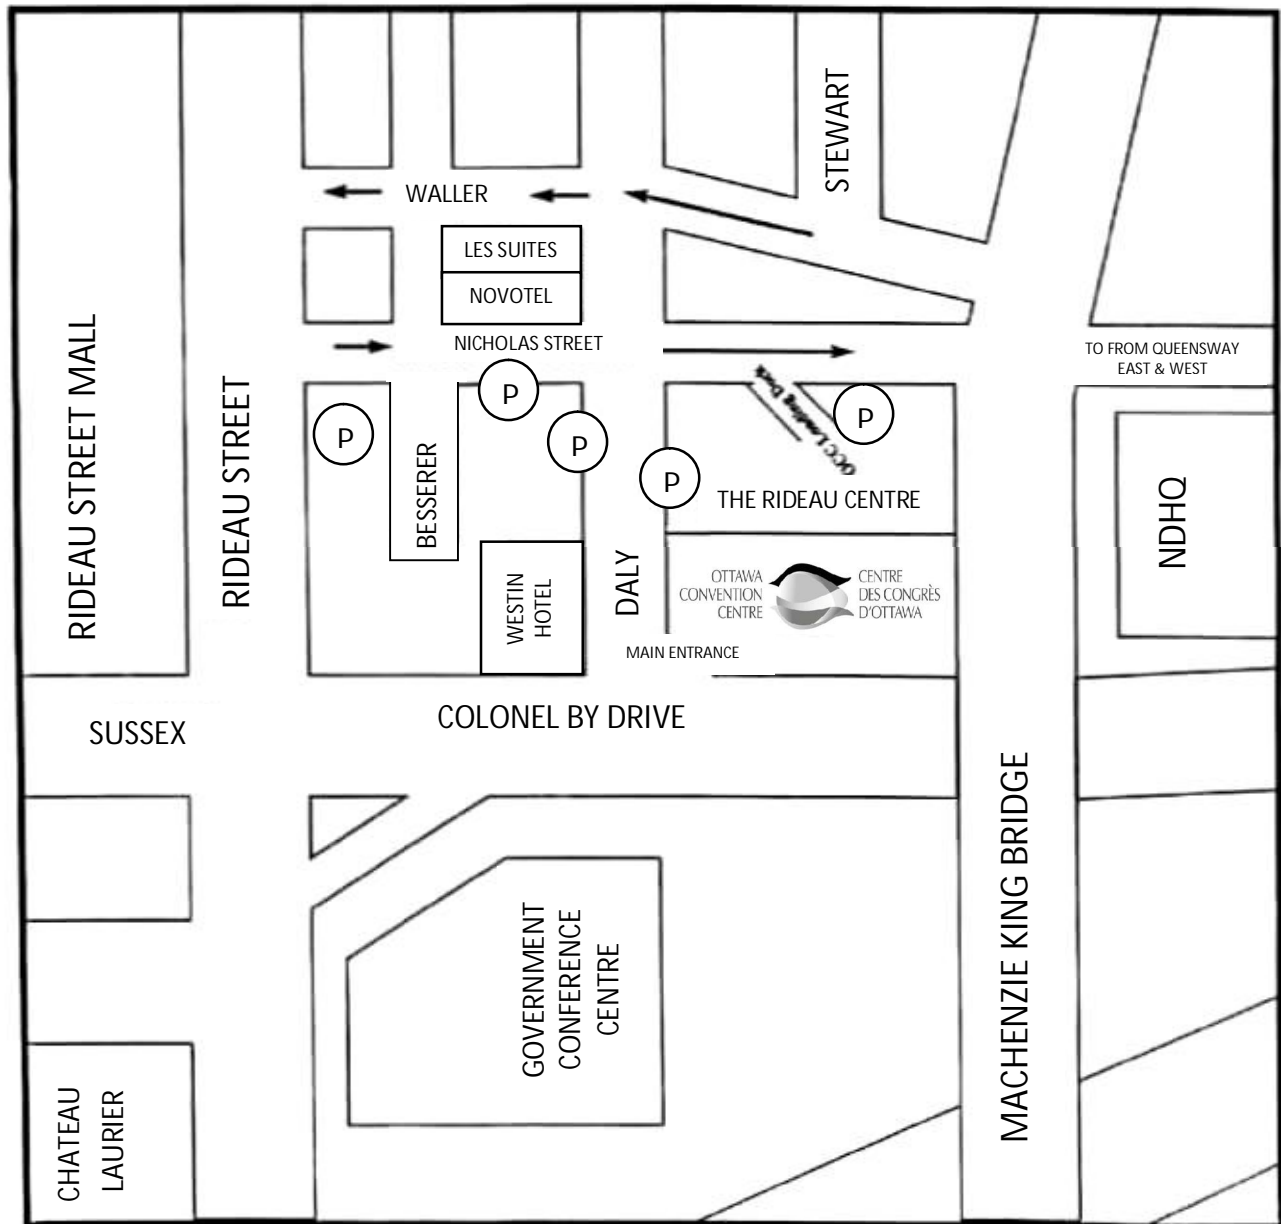

SITE LOCATION PLAN MAP
(SHOWING LOADING DOCK ENTRANCE)

The Ottawa Convention Centre's Loading dock entrance is located just off Nicholas Street.